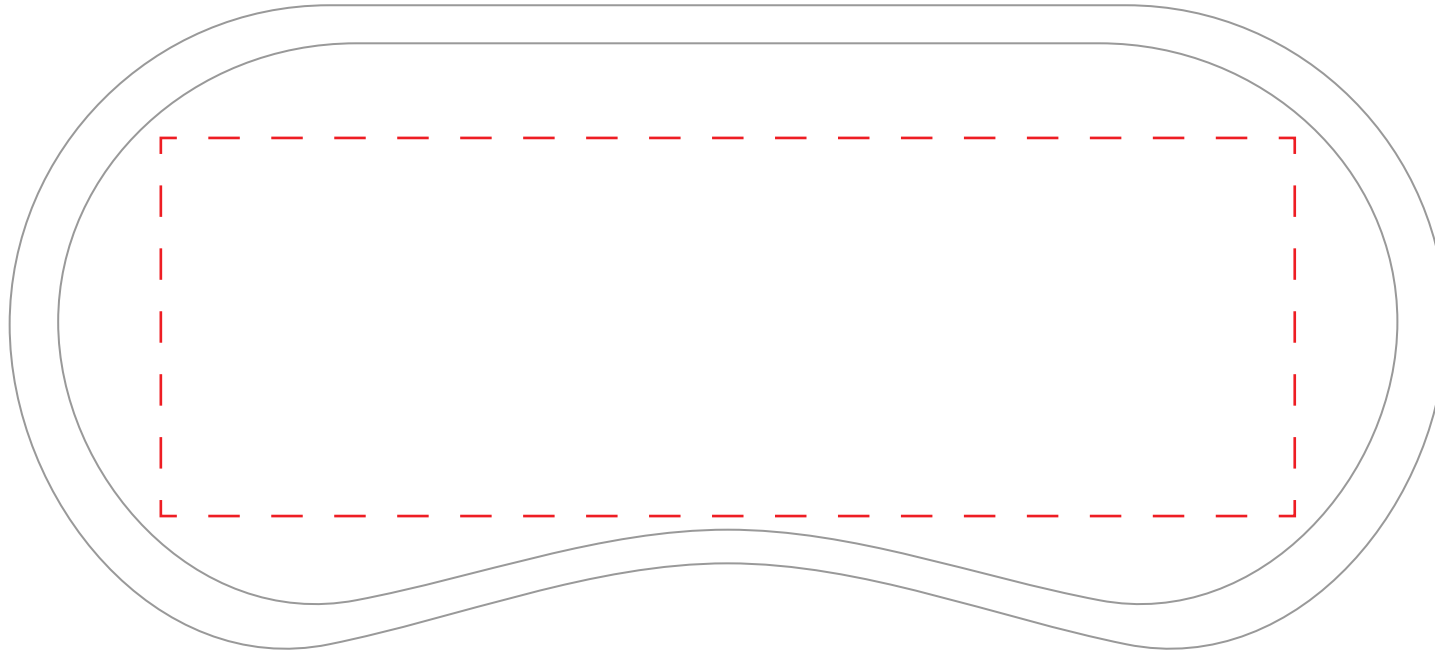

Approval Proof

Colours

Text

Product Colour

White

Eye Mask with Ear Plugs Set
190mm x 90mm
Branding Method: Screen Print

Logo Size

Print Area:
190mm x 90mm